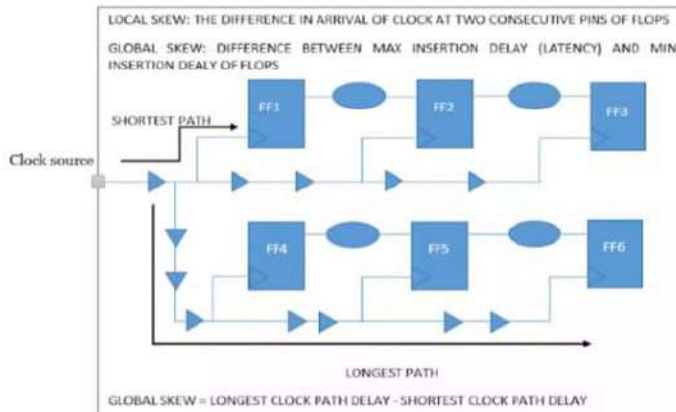

# Clock Tree Synthesis and timing analysis

The difference in arrival of clock at two consecutive pins of a sequential element