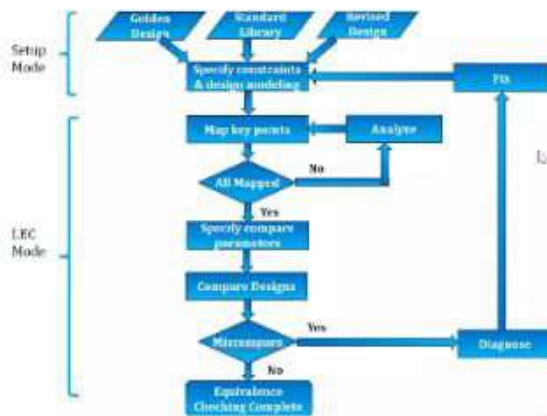

Formal Verification Flow

For Frontend FEV Golden is RTL Revised is synthesis netlist

For Backend FEV Golden is Synthesis netlist and Revised is layout netlist

Read design and applying constraints are done in setup mode

Logic Cones comparison and analysis happens in LEC mode

Venkata, Sirisha B

Dr.M.Kamar...

Dr. Y. Rama...

20485A0406